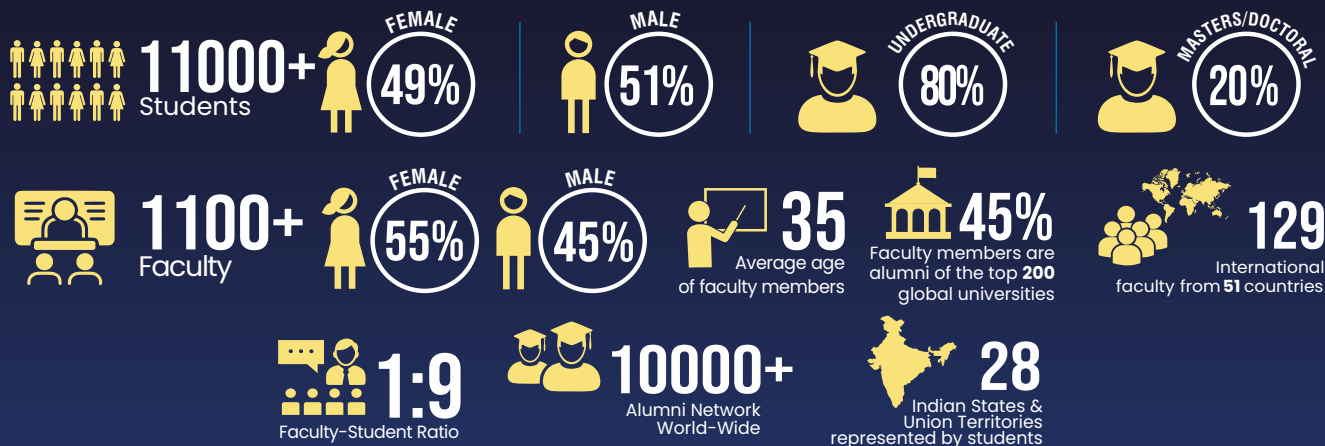

JGU @ A GLANCE